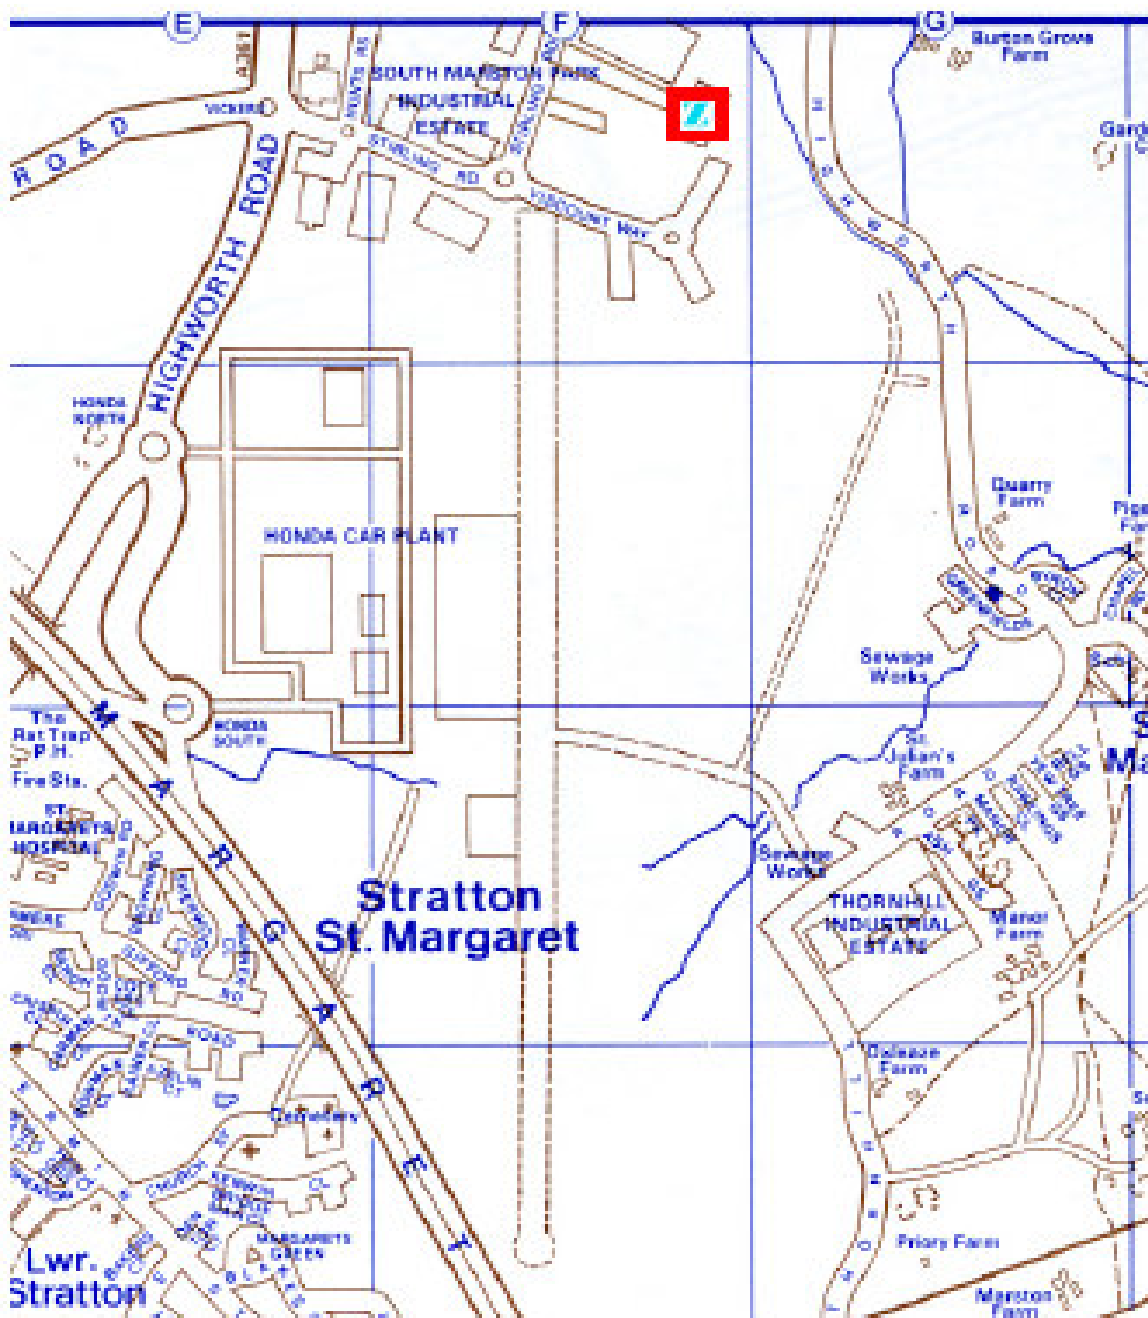

Directions to Zimmer from the M4 Junction 1

Head North on the A419 towards Swindon and then over the large roundabout staying on the A419 towards Oxford.
After about 4.5 miles take the turnoff for A361 Highworth/Burford and S.Marston/Honda.
At the next 2 small roundabouts, stay on the A361 taking the S.Marston turnoffs.

At the next large roundabout turn right to the S.Marston Park (Stirling Road), then go straight over the small roundabout, and left at the next small roundabout (Stirling Road again).
Take the 2nd turning right (Lancaster Place) and Zimmer is at the end facing you.

Zimmer Ltd
The Courtyard
Lancaster Place
South Marston Park
Swindon
Wiltshire SN3 4FP
Tel: +44 (0)1793 584500
Fax: +44 (0)1793 584558

Directions to Zimmer from the M5 Junction 11a

Head South on the A417 towards Cirencester and onto the A419 towards Swindon. Follow signs for M4 straight over "Turnpike" roundabout by Little Chef. Take next turnoff for A361 Highworth/Burford and S.Marston/Honda. At the next 2 small roundabouts, stay on the A361 taking the S.Marston turnoffs.